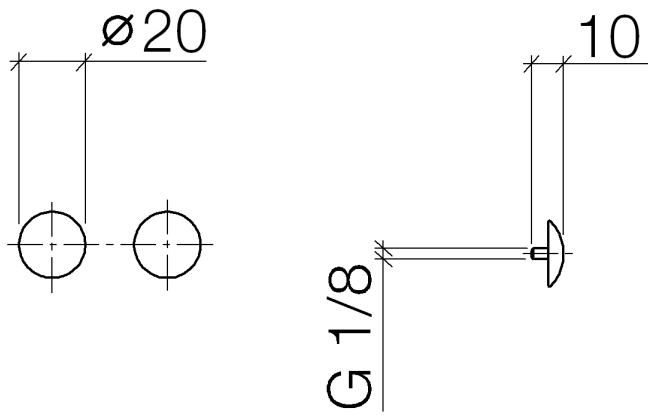

Decorative caps for Perfecto - Chrome

IMO

12 801 970

• 1 pair

Including retaining screws available under order no.
12 800 970-FF

Fits: IMO, LULU, MADISON, MEM, TARA,
CL.1, LISSÉ, VAIA, META, CYO

	Chrome	12 801 970-00
	Brushed Platinum	12 801 970-06
	Platinum	12 801 970-08
	Durabress (23kt Gold)	12 801 970-09
	Dark Chrome	12 801 970-19
	Light Gold	12 801 970-26
	Brushed Light Gold	12 801 970-27
	Brushed Durabress (23kt Gold)	12 801 970-28
	Matte Black	12 801 970-33
	Brushed Bronze	12 801 970-42
	Brushed Champagne (22kt Gold)	12 801 970-46
	Champagne (22kt Gold)	12 801 970-47
	Brushed Chrome	12 801 970-93
	Brushed Dark Platinum	12 801 970-99

12 801 970

Decorative caps for Perfecto - Chrome

IMO

12 801 970

Parts for other
finishes can be found
here: Brushed
Platinum

Spare parts list

No.	Item Number	Name	Quantity used	Delivery time
1	09 30 30 060-00	screw	2	10